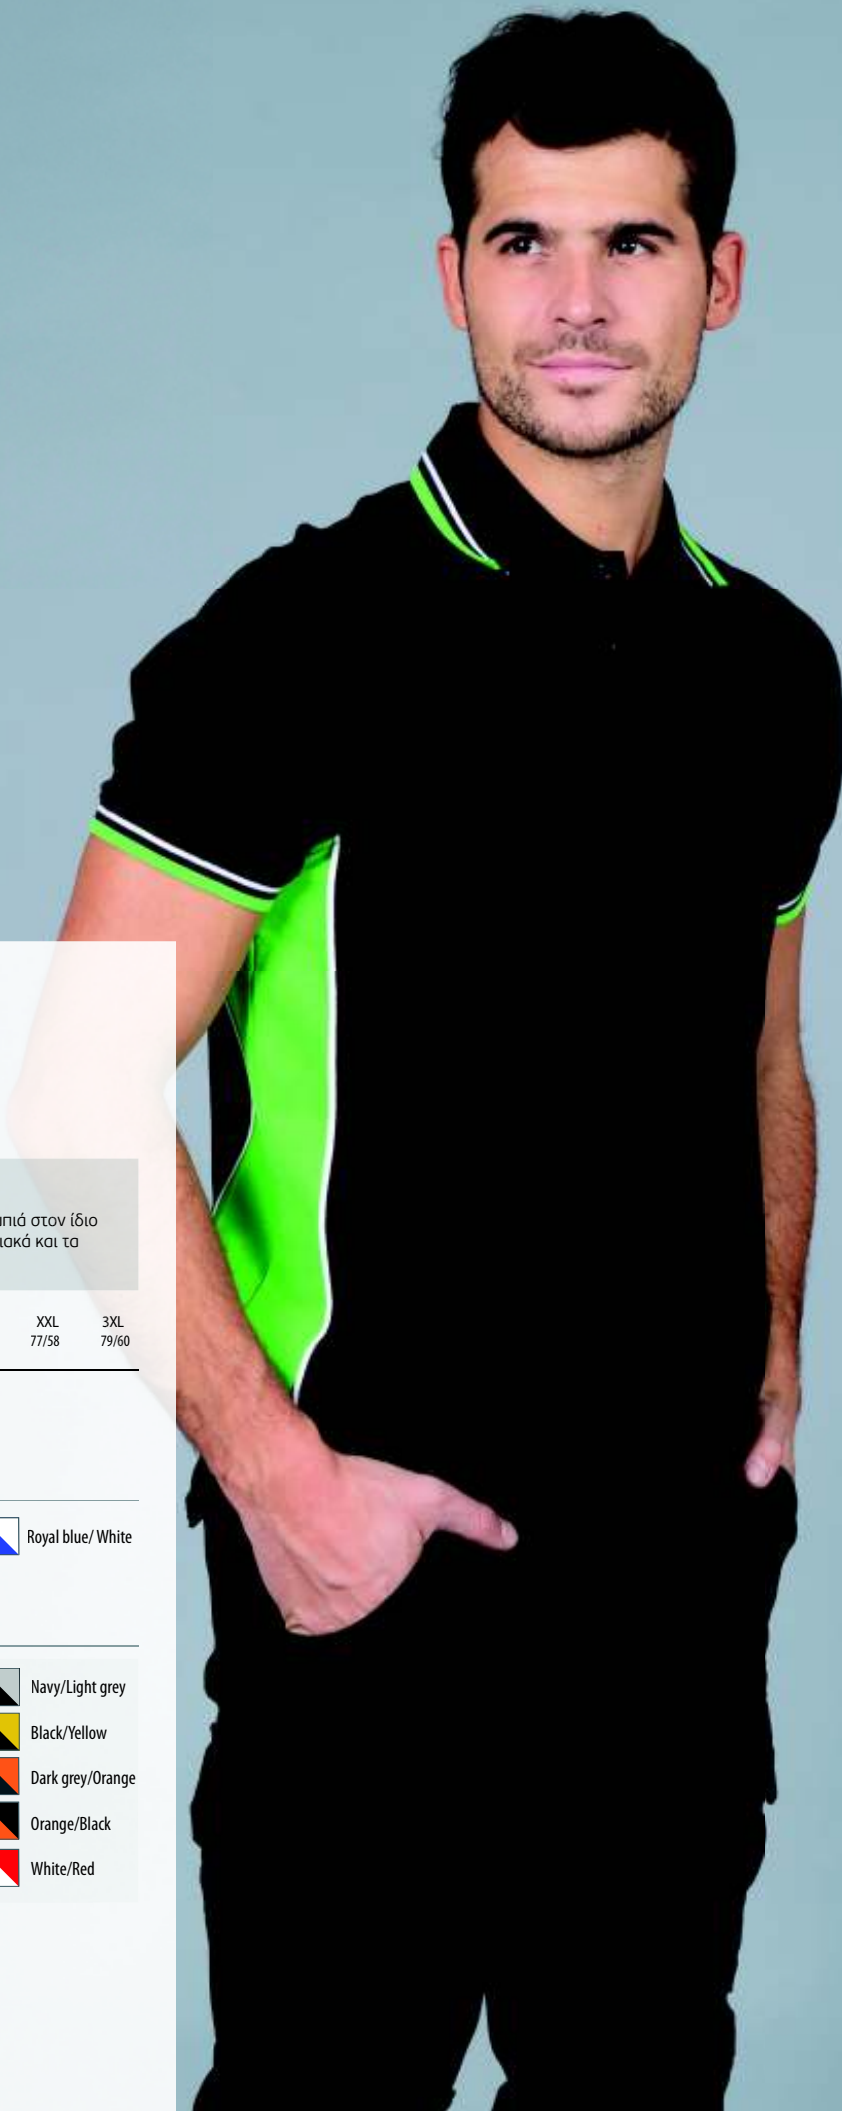

XS	S	M	L	XL	XXL
62/40	64/42	66/44	68/46	69/48	70/50

10,2 kg
50 x 37 x 35 cm

Σε Παρακαταθήκη

	503 Dark grey/ White		502 Oxblood/ White
	989 White/ French navy		912 French navy/ White

JRC

James Ross Collection