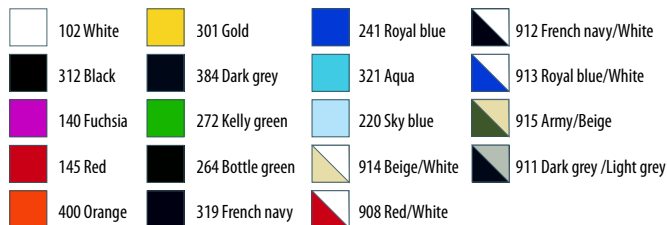

Σε Παρακαταθήκη