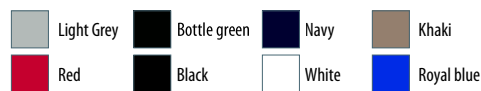

15,5 kg
75 x 42 x 42 cm

Σε Παρακαταθήκη